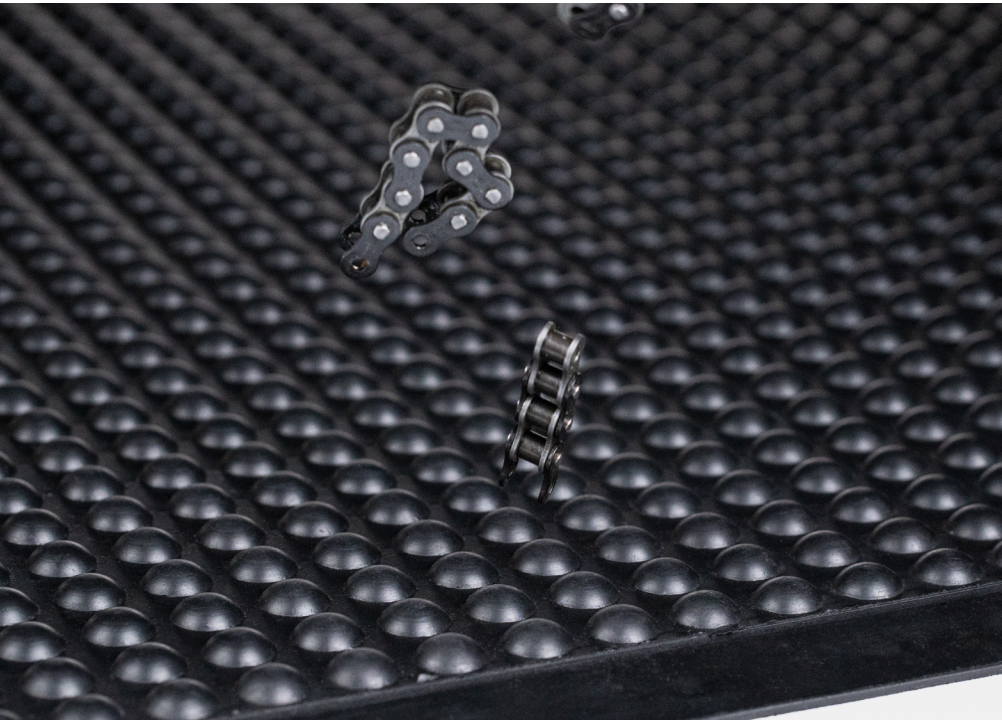

YOGA DOME OIL

This sustainable mat with dome nubs is ideal for workplaces where oil is used.

Sizes:

60 cm × 90 cm

90 cm × 120 cm

Thickness: 13 mm

Weight: 10,4 kg / m²

Hardness: 55° ±5 Shore A

Surface:

dome nubs, closed

Material:

25 % natural rubber (NR)

75 % nitrile rubber (NBR)

Slip resistance:

normal / R9 (DIN EN 16165)

Displacement space:

V10 (DIN 51133)

Characteristics

- oil-resistant
- can be driven on with hand truck, hand cart, etc.
- the mat absorbs noise and reduces the impact sound level in areas of use
- provides excellent insulations against cold floors
- very ergonomic due to the dome nubs on the surface
- beveled edges on all sides reduce trip hazards
- ideal for use in the industry sector and for assembly work, for instance for machine work, assembly lines or workbenches