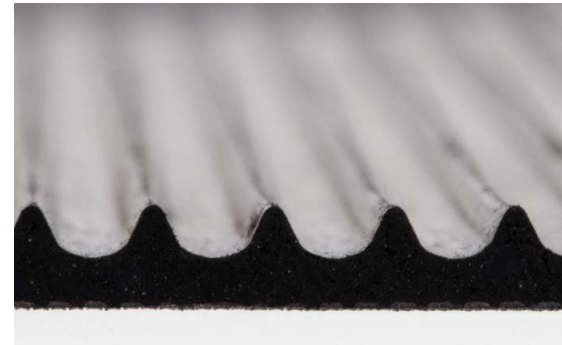

YOGA LINE BASIC

Versatile for indoor use: as table and drawer protection, workbench mat, runner in storage areas, corridors or public spaces, in sports halls or on exhibition grounds.

Sizes:

100 cm × max. 10 m

120 cm × max. 10 m

Thickness: 3 mm

Weight: 3,5 kg/m²

Surface:

narrow grooves, closed

Material:

100 % styrene-butadiene-rubber (SBR)

Hardness: 80° ±5 Shore A

Characteristics

- effective protection for desks and other furniture surfaces
- tools are not damaged because YOGA LINE BASIC is made of a very soft material
- materials and work utensils do not slip, the mat ensures a safe position
- ideal for dry working areas
- economical due to its long service life, also helping to reduce customers' operating costs
- can be easily cut to size to suit individual on-site requirements