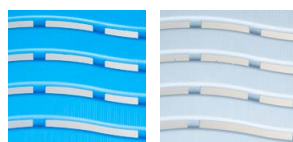

gray

Installation

Fixing or gluing is not necessary.

blue