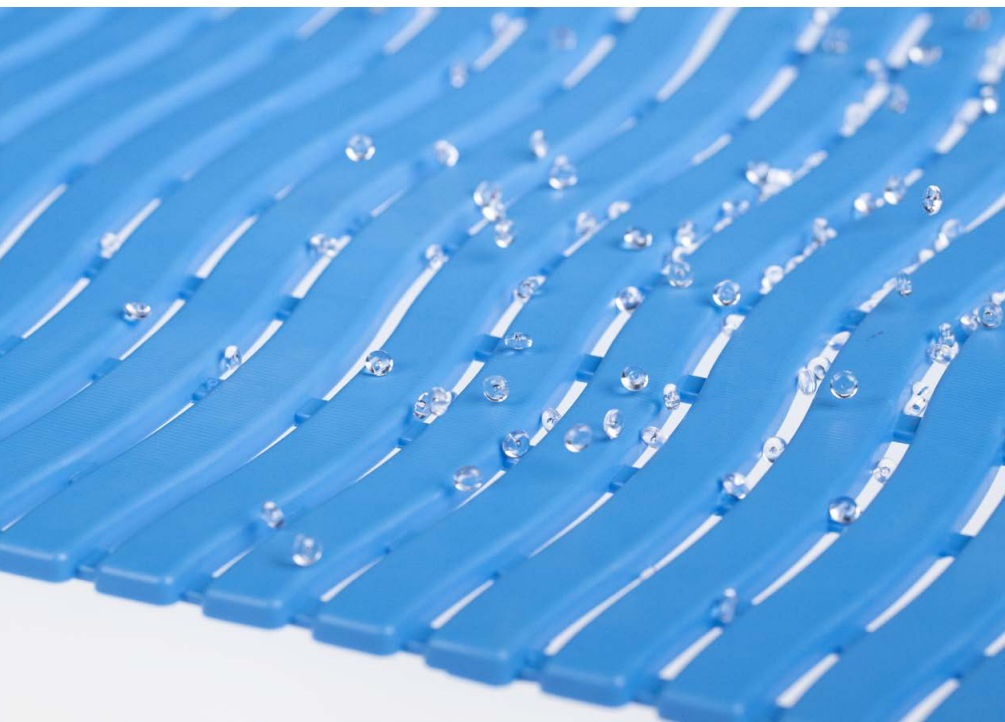

# YOGA SPA BASIC

Ideal for dry, humid to wet areas (inside and outside).  
Can be used in showers, changing rooms, in front of swimming pools,  
in saunas and whirlpools.

#### Sizes:

60 cm × 90 cm  
60 cm × max. 15 m

**Thickness:** 9 mm  
**Weight:** 2,5 kg/m<sup>2</sup>

#### Surface:

profiled, perforated

#### Characteristics

- excellent drainage system: liquids can drain away on two sides
- YOGA SPA BASIC can be extended in width as desired with the help of connecting clips
- extraordinary appearance due to wavy structure
- it ensures a feeling of well-being – while walking and even standing
- safe and slip resistant
- corrosion resistant to chlorine and salt water, resistant to alkalis and acids and UV light (except red)
- very hygienic coating due to non-porous production
- temperature resistant from –40 °C up to +50 °C