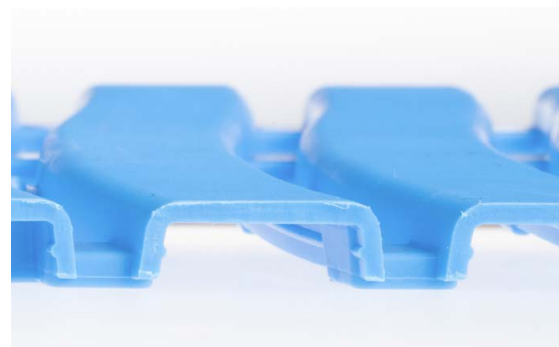

# YOGA SPA BASIC

Ideal for dry, humid to wet areas (inside and outside).  
Can be used in showers, changing rooms, in front of swimming pools,  
in saunas and whirlpools.

#### Sizes:

60 cm × 90 cm  
60 cm × max. 15 m

**Thickness:** 9 mm  
**Weight:** 2,5 kg/m<sup>2</sup>

#### Surface:

profiled, perforated

#### Characteristics

- excellent drainage system: liquids can drain away on two sides
- YOGA SPA BASIC can be extended in width as desired with the help of connecting clips
- extraordinary appearance due to wavy structure
- it ensures a feeling of well-being – while walking and even standing
- safe and slip resistant
- corrosion resistant to chlorine and salt water, resistant to alkalis and acids and UV light (except red)
- very hygienic coating due to non-porous production
- temperature resistant from –40 °C up to +50 °C