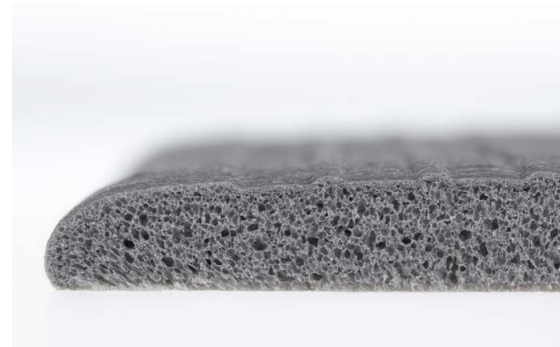

# YOGA METER BASIC

A soft, bouncy workplace mat for dry areas where people work for a long time walking or in a standing position.

## Sizes:

60 cm × 90 cm  
90 cm × 150 cm  
90 cm × max. 18,3 m  
120 cm × max. 18,3 m

**Thickness:** 9 mm

**Weight:** 3 kg/m<sup>2</sup>

## Surface:

longitudinal grooves, closed

## Material:

polyvinyl chloride (PVC)