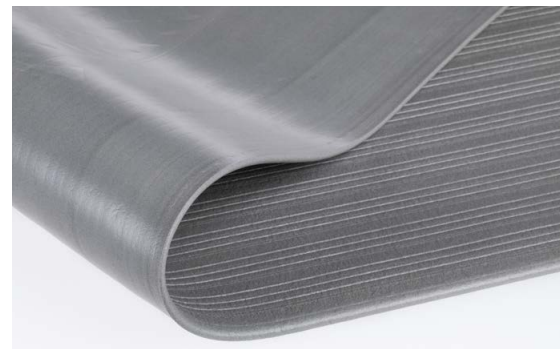

# YOGA METER BASIC

A soft, bouncy workplace mat for dry areas where people work for a long time walking or in a standing position.

## Sizes:

60 cm × 90 cm  
90 cm × 150 cm  
90 cm × max. 18,3 m  
120 cm × max. 18,3 m

**Thickness:** 9 mm

**Weight:** 3 kg/m<sup>2</sup>

## Surface:

longitudinal grooves, closed

## Material:

polyvinyl chloride (PVC)