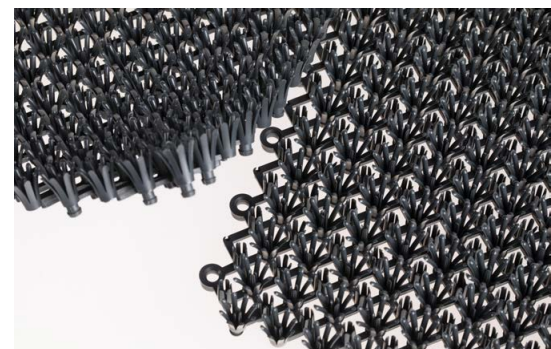

# EAZY CARE TURF

Suitable for indoor and outdoor use in all areas with high pedestrian traffic, especially in extreme weather conditions such as snow and rain.

## Surface:

bristles, open

## Characteristics

- weatherproof and resistant to salt
- the bristles have a brushing and rubbing function: they scrape off existing dirt from the shoes
- especially hard-wearing and durable dirt-trapping mat
- UV- and temperature resistant from -40 °C up to +55 °C
- EAZYCARE TURF made of pure recyclable polyethylene (LDPE)
- high absorption capacity of moisture, coarse dirt, sand, etc.
- liquids drain well due to the open bottom

## Installation

Thanks to the modular system, EAZYCARE TURF tiles can be extended in all directions to form an ideal surface covering.

dark gray

light gray