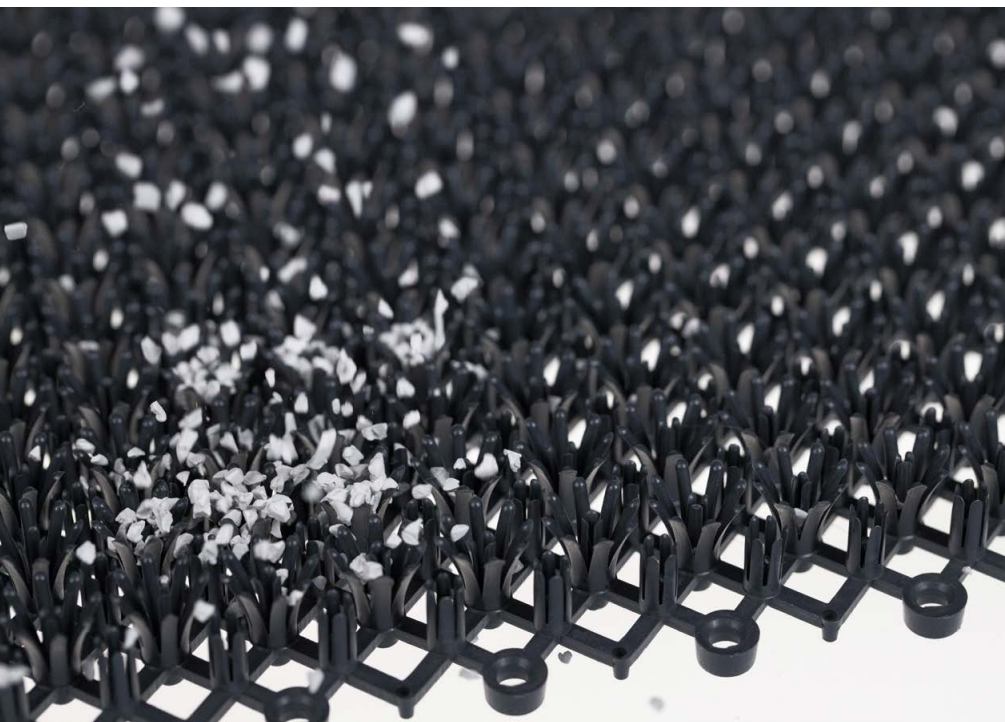

# EAZY CARE TURF

Suitable for indoor and outdoor use in all areas with high pedestrian traffic, especially in extreme weather conditions such as snow and rain.

## Surface:

bristles, open

## Characteristics

- weatherproof and resistant to salt
- the bristles have a brushing and rubbing function: they scrape off existing dirt from the shoes
- especially hard-wearing and durable dirt-trapping mat
- UV- and temperature resistant from -40 °C up to +55 °C
- EAZYCARE TURF made of pure recyclable polyethylene (LDPE)
- high absorption capacity of moisture, coarse dirt, sand, etc.
- liquids drain well due to the open bottom

## Installation

Thanks to the modular system, EAZYCARE TURF tiles can be extended in all directions to form an ideal surface covering.

dark gray

light gray