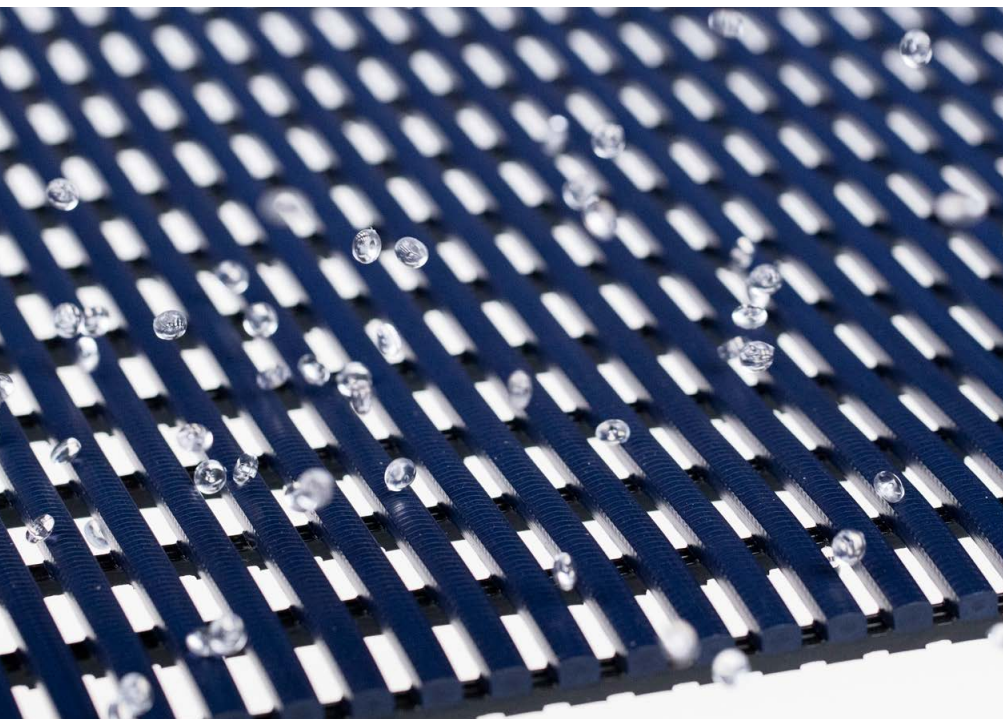

YOGA SPA ULTRA

Ideal for dry, humid and wet areas for intensive use (inside and outside). Can be used in showers, changing rooms, in front of swimming pools, in gyms, saunas and whirlpools.

Sizes:

50 cm × max. 10 m
100 cm × max. 10 m

Thickness: 10 mm

Weight: 5,5 kg/m²

Surface:

grid-like structure, profiled,
perforated

Material:

polyvinyl chloride (PVC)

Slip resistance:

DIN 51097 C

Accessories:

connectors

Characteristics

- excellent drainage system for barefoot areas: the two-layer grid structure allows liquids to drain in all directions – no problem even with large amounts of water
- due to antimicrobial and antifungal additives YOGA SPA ULTRA meets high hygiene standards
- YOGA SPA ULTRA can be extended in width and length as desired with the help of connecting clips
- the profiled surface provides strong grip, is therefore sure-footed and non-slip
- resistant to UV-rays (except red), most oils as well as alkalis and acids (please request a test sample)
- non-porous material, 100 % recyclable and impact sound absorbing
- temperature-resistant (-23 °C to +60 °C)