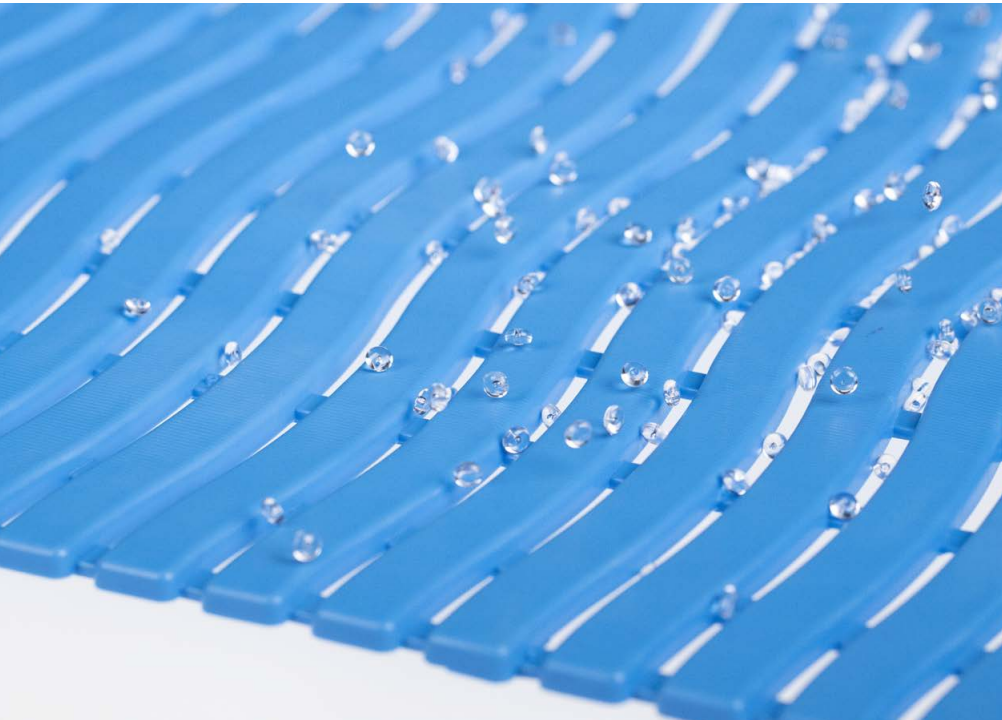

# YOGA SPA BASIC

Ideal for dry, humid to wet areas (inside and outside).  
Can be used in showers, changing rooms, in front of swimming pools,  
in saunas and whirlpools.

#### Sizes:

60 cm × 90 cm  
60 cm × max. 15 m

**Thickness:** 9 mm

**Weight:** 2,5 kg/m<sup>2</sup>

#### Surface:

profiled, perforated

#### Characteristics

- excellent drainage system: liquids can drain away on two sides
- YOGA SPA BASIC can be extended in width as desired with the help of connecting clips
- extraordinary appearance due to wavy structure
- it ensures a feeling of well-being – while walking and even standing
- safe and slip resistant
- corrosion resistant to chlorine and salt water, resistant to alkalis and acids and UV light (except red)
- very hygienic coating due to non-porous production
- temperature resistant from -40 °C up to +50 °C