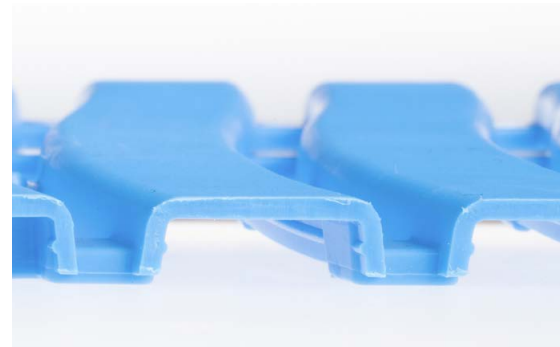

# YOGA SPA BASIC

Ideal for dry, humid to wet areas (inside and outside).  
Can be used in showers, changing rooms, in front of swimming pools,  
in saunas and whirlpools.

#### Sizes:

60 cm × 90 cm  
60 cm × max. 15 m

**Thickness:** 9 mm

**Weight:** 2,5 kg/m<sup>2</sup>

#### Surface:

profiled, perforated

#### Characteristics

- excellent drainage system: liquids can drain away on two sides
- YOGA SPA BASIC can be extended in width as desired with the help of connecting clips
- extraordinary appearance due to wavy structure
- it ensures a feeling of well-being – while walking and even standing
- safe and slip resistant
- corrosion resistant to chlorine and salt water, resistant to alkalis and acids and UV light (except red)
- very hygienic coating due to non-porous production
- temperature resistant from -40 °C up to +50 °C