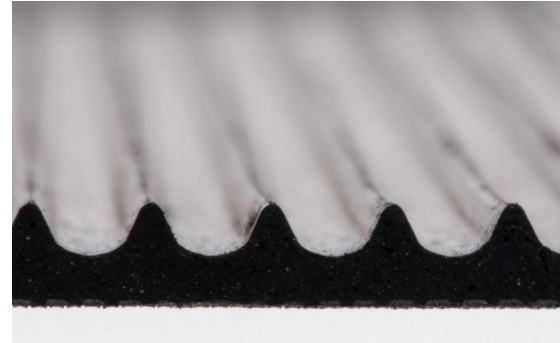

# YOGA LINE BASIC

Versatile for indoor use: as table and drawer protection, workbench mat, runner in storage areas, corridors or public spaces, in sports halls or on exhibition grounds.

#### Sizes:

100 cm × max. 10 m  
120 cm × max. 10 m

**Thickness:** 3 mm

**Weight:** 3,5 kg/m<sup>2</sup>

#### Surface:

narrow grooves, closed

#### Characteristics

- effective protection for desks and other furniture surfaces
- tools are not damaged because YOGA LINE BASIC is made of a very soft material
- materials and work utensils do not slip, the mat ensures a safe position
- ideal for dry working areas
- economical due to its long service life, also helping to reduce customers' operating costs
- can be easily cut to size to suit individual on-site requirements